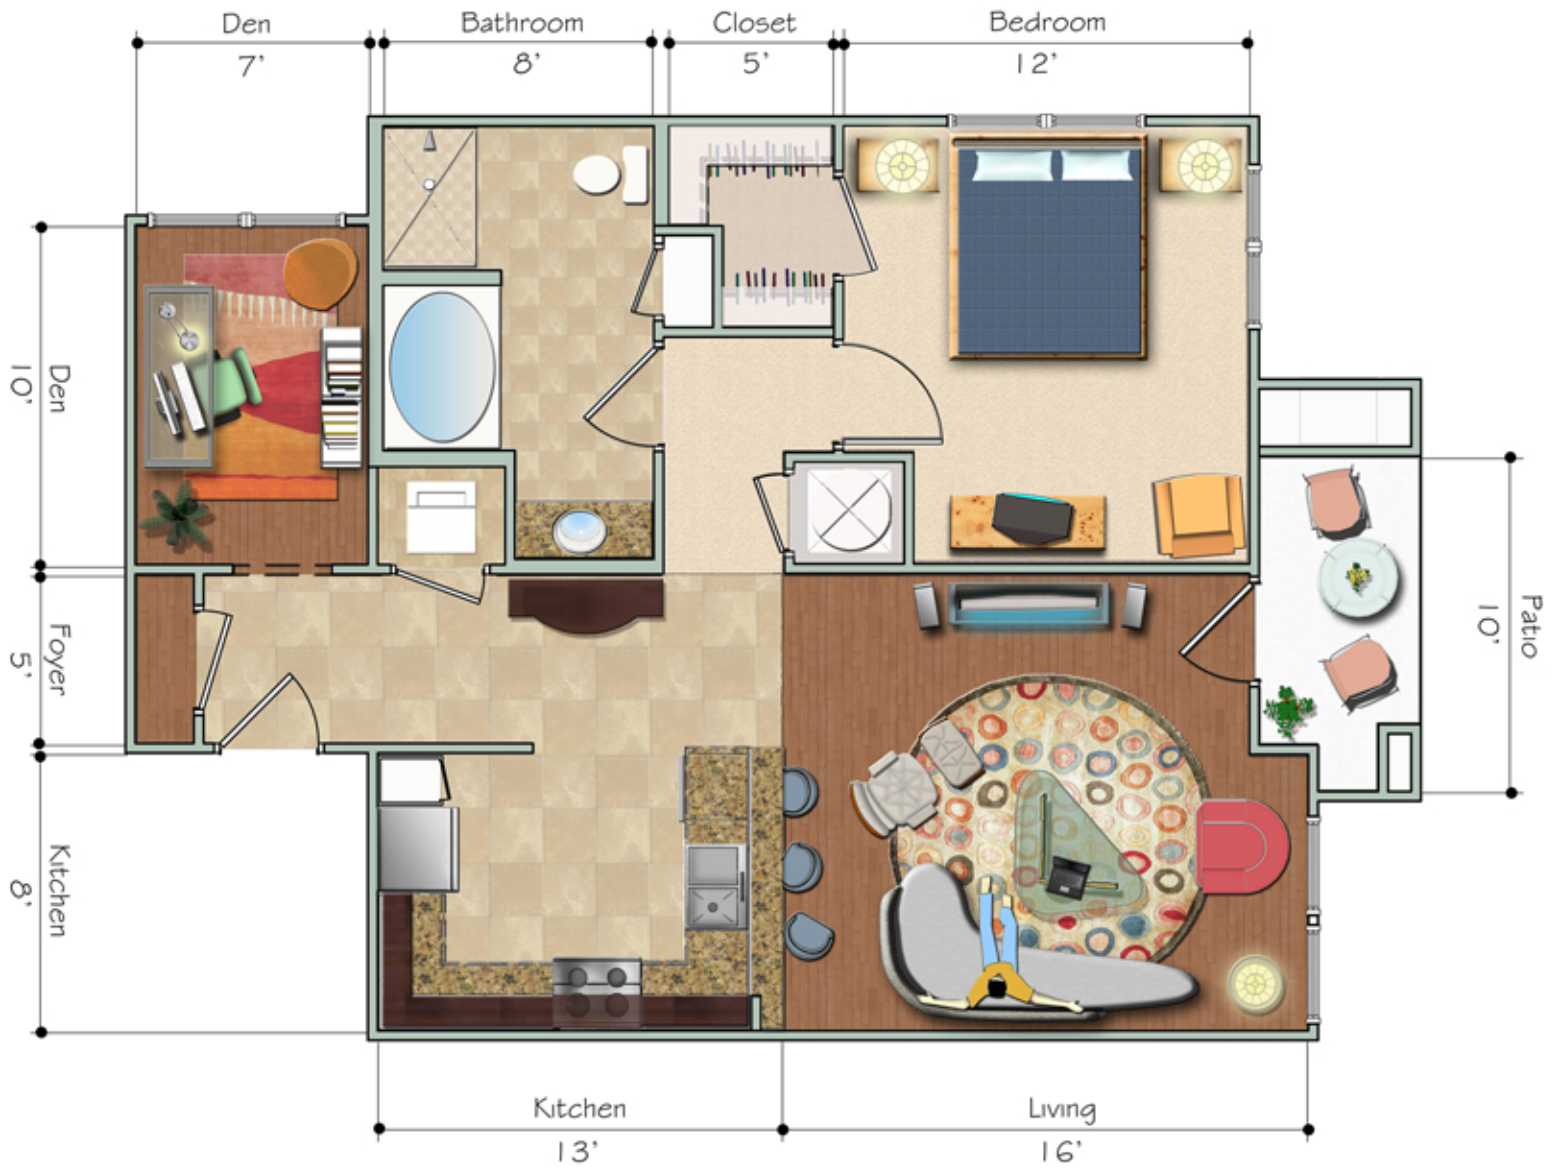

The Washington

at Historic Westside Village

The Abbott 910 SF

- | Bedroom
with Den
- | Bath

Floor plans are for presentation purposes only and are not to scale. Your selected floor plan may vary from illustration due to design configuration and architectural styling.