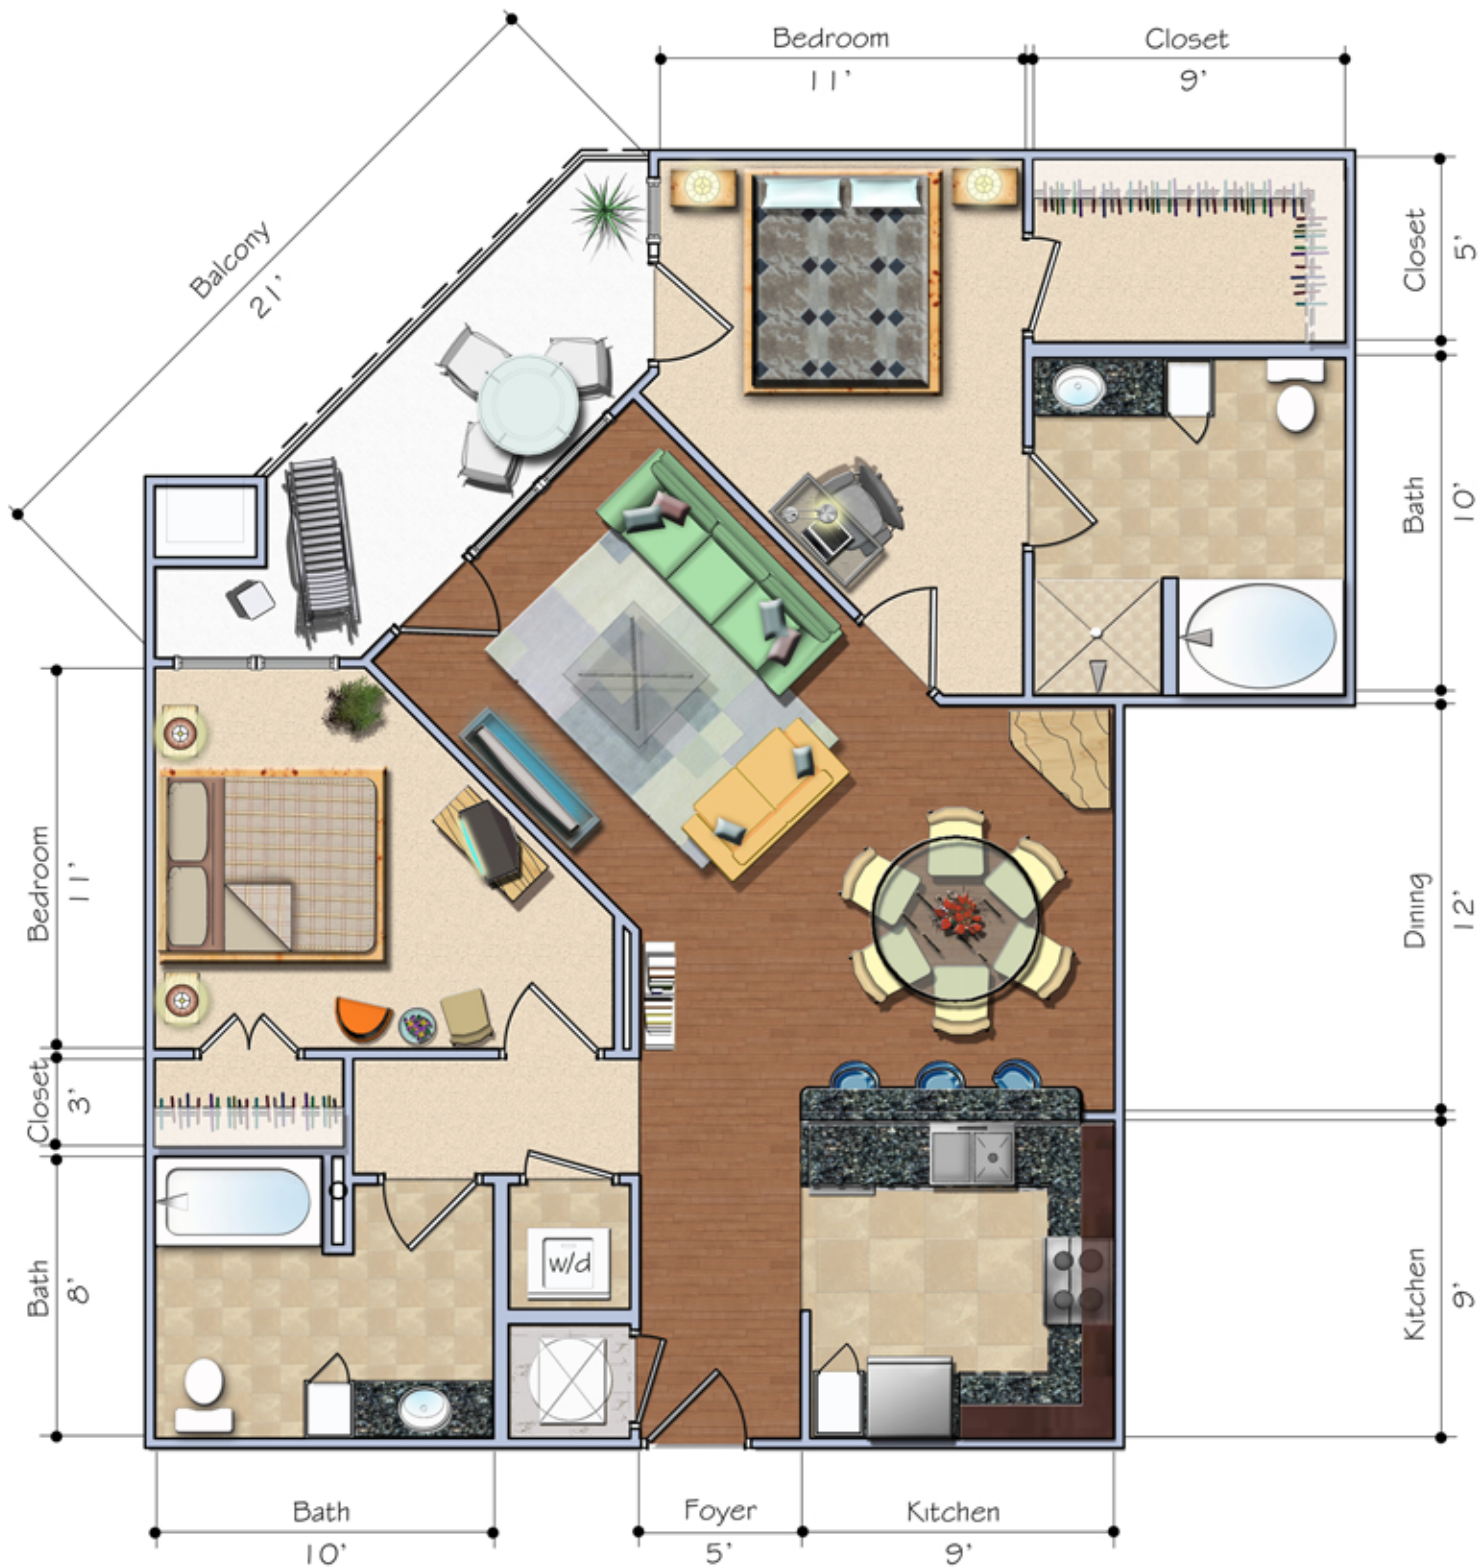

# The Washington

at Historic Westside Village

## The Brawley

1089 SF

2 Bedroom

2 Bath

*Floor plans are for presentation purposes only and are not to scale. Your selected floor plan may vary from illustration due to design configuration and architectural styling.*