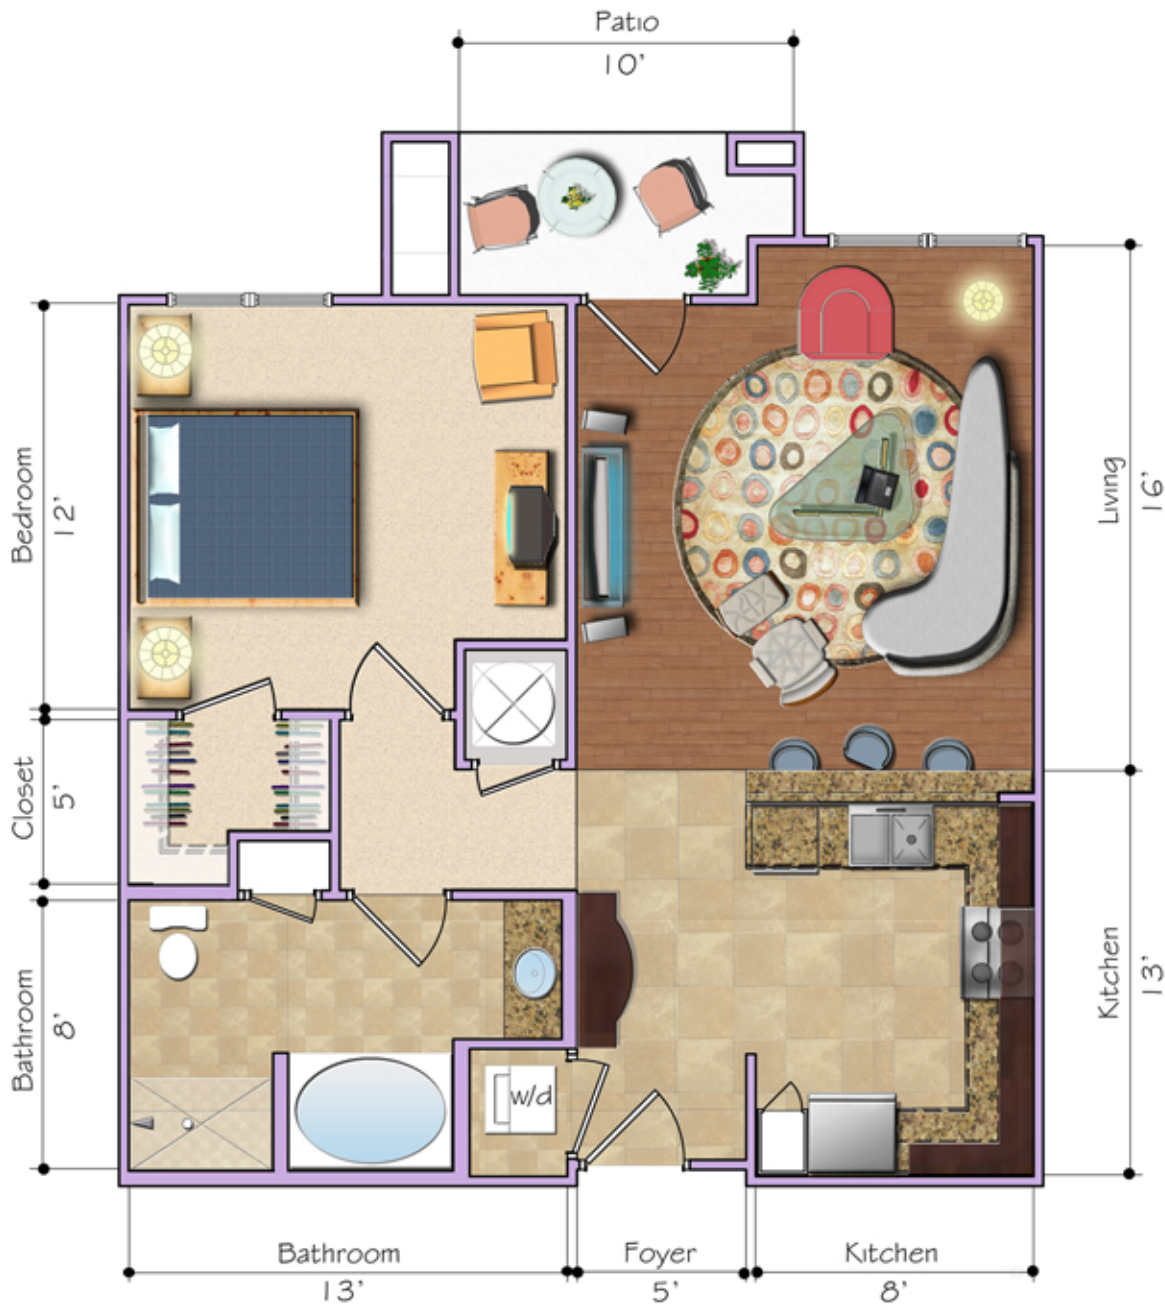

The Washington

at Historic Westside Village

The Lowery 768 SF

- 1 Bedroom
- 1 Bath

Floor plans are for presentation purposes only and are not to scale. Your selected floor plan may vary from illustration due to design configuration and architectural styling.